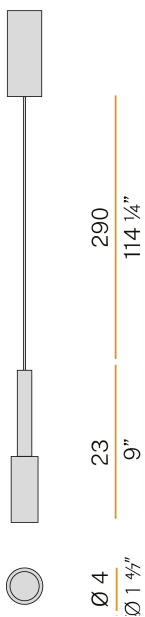

PANZERI

Tubino

220-240V AC ON-OFF
L07317.001.0501

Data sheet

CODE	L07317.001.0501
SYSTEM POWER CONSUMPTION	6,5W
EFFICACY	56.5lm/W
LIGHT SOURCE	LED
LIGHT SOURCE LIFETIME	L70 (B50) 80.000h
COLOUR TEMPERATURE	2700K Ra>90
LIGHT DISTRIBUTION	diffused
POWER SUPPLY	220-240V AC
FREQUENCY	50/60Hz
ELECTRICAL CONFIGURATION	ON-OFF
DRIVER	integrated included
NOMINAL LUMINOUS FLUX	475lm
LUMEN OUTPUT	339lm
EFFICIENCY	71.4%
WEIGHT	0,51 Kg
PROTECTION DEGREE	IP20
COLOUR TOLLERANCES	SDCM 3
PACKING DIMENSIONS (CM)	12,0 x 24,0 x 13,0

Suspension lighting fixture for interiors, with direct light emission.
Turned aluminium structure in white, champagne, mat black, bronze or titanium polyacrylic paint.
Turned aluminium head in polyacrylic paint.
Modelled polycarbonate diffuser with opaline finish.
Turned brass end cap in polyacrylic paint.
2,9m (114,2") long suspension and power cable in transparent PVC.
Power canopy with pickled sheet metal ceiling bracket and extruded aluminium covering in white, champagne, mat black, bronze or titanium polyacrylic paint.

Technical drawing

Polar diagram